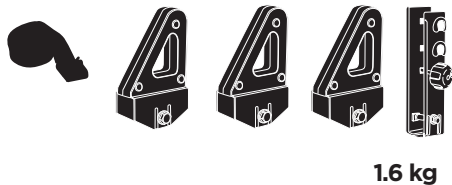

> Instructions

Thule Ladder Carrier 548000

i

1

2

3

x3

x3

x3

4

x1

5

6

A

B

C