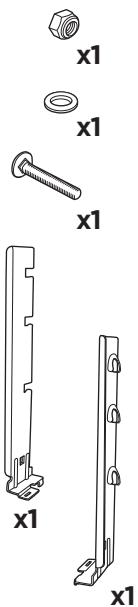

> Instructions

Thule Ladder Carrier 548000

i

1

2

3

x3

x3

x3

4

x1

5

6

A

B

C

Thule One-Key System

450400  (x4)

450600  (x6)

450800  (x8)

451200  (x12)

451600  (x16)